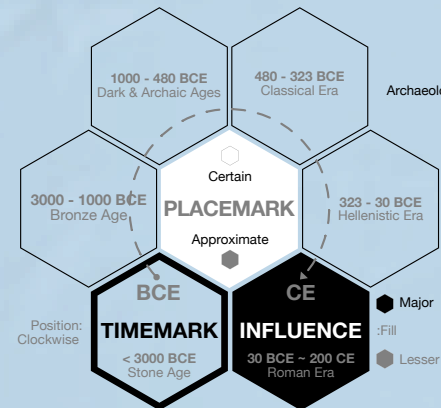

Ancient-Greece.org

ANCIENT GREECE

BRONZE AGE 3000 BCE ~ 1000 BCE

- PLACEMARK**
- Major
 - Lesser
- Archaeological / Authoritative Sources: **Certain**
- Other Sources: **Approximate**
- Zoom In**
- TIMEMARK**
- Stone Age
 - Bronze Age
 - Dark/Archaic Era
 - Classical
 - Hellenistic
 - Roman
 - Unoccupied / Unverified

Name variation in same era: **Name, Name**

Name different through eras: **Name / Name**

Alternate spelling in same era: **Name (Name)**

WATER FEATURE

Name 12: Place of Renown

Name 10: Place of Influence

Name 8: Place of Importance