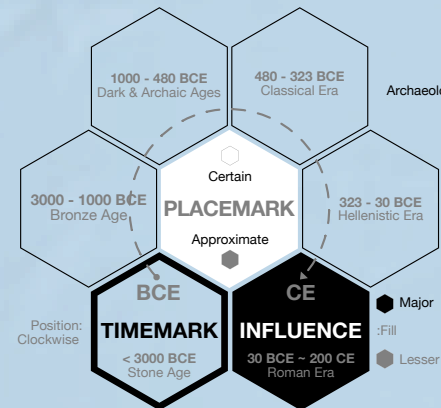

Ancient-Greece.org

ANCIENT GREECE

BRONZE AGE

1100 ~ 700 BCE

- PLACEMARK**
 - Major
 - Lesser
- Archaeological / Authoritative Sources: **Certain**
- Other Sources: **Approximate**
- TIMEMARK**
 - Stone Age
 - Bronze Age
 - Dark/Archaic Era
 - Classical
 - Hellenistic
 - Roman
 - Unoccupied / Unverified

Name variation in same era: **Name, Name**
Name different through eras: **Name / Name**
Alternate spelling in same era: **Name (Name)**
WATER FEATURE

Name 12: Place of Renown
Name 10: Place of Influence
Name 8: Place of Importance
Name 8: Place of Note