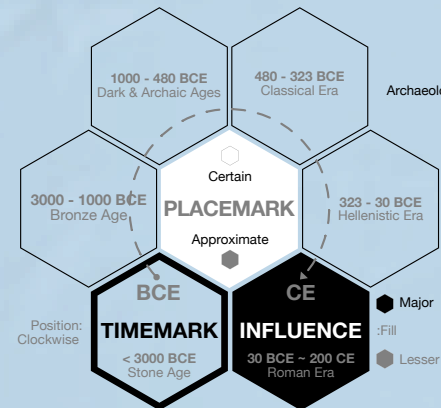

Ancient-Greece.org

ANCIENT GREECE

BRONZE AGE 1750 ~ 1200 BCE

PLACEMARK

- Major
- Lesser
- Archaeological / Authoritative Sources: **Certain**
- Other Sources: **Approximate**
- Zoom In
- TIMEMARK**
- Stone Age
- Bronze Age
- Dark/Archaic Era
- Classical Era
- Hellenistic
- Roman
- Unoccupied / Unverified

- Name 12: Place of Renown
- Name 10: Place of Influence
- Name 8: Place of Importance
- Name 6: Place of Note

- Theatre
- Sanctuary
- Tumulus
- Tombs
- Tholos Tomb
- Fortification Cyclopean
- Minoan Palace
- Battle
- Wreck
- Ancient Port
- Route
- Cave
- Mine / Quarry
- Ag: Silver M: Marble
- Au: Gold O: Obsidian
- Cu: Copper Pb: Lead
- Fe: Iron Sn: Tin

Name variation in same era: **Name, Name**
 Name different through eras: **Name / Name**
 Alternate spelling in same era: **Name (Name)**
 WATER FEATURE, MOUNTAIN

0 Approximate scale. Don't use for measurements. ~ 200 Kilometers
 0 ~ 100 Miles

MEDITERRANEAN SEA