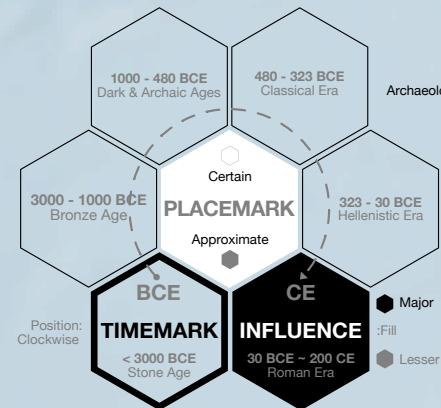

# ANCIENT GREECE

## BRONZE AGE 3000 ~ 1200 BCE

- Theatre
- Sanctuary
- Tumulus
- Tombs
- Tholos Tomb
- Fortification Cyclopean
- Minoan Palace
- Battle
- Wreck
- Ancient Port
- Route
- Cave
- Mine / Quarry
- Ag: Silver
- M: Marble
- Au: Gold
- O: Obsidian
- Cu: Copper
- Pb: Lead
- Fe: Iron
- Sn: Tin

- PLACEMARK**
- Archaeological / Authoritative Sources: **Certain**
- Other Sources: **Approximate**
- TIMEMARK**
- Stone Age
  - Bronze Age
  - Dark/Archaic Era
  - Classical
  - Hellenistic
  - Roman
  - Unoccupied / Unverified

- Name** 12: Place of Renown
- Name** 10: Place of Influence
- Name** 8: Place of Importance
- Name** 6: Place of Note in Tight Space

Name variation in same era: **Name, Name**

Name different through eras: **Name / Name**