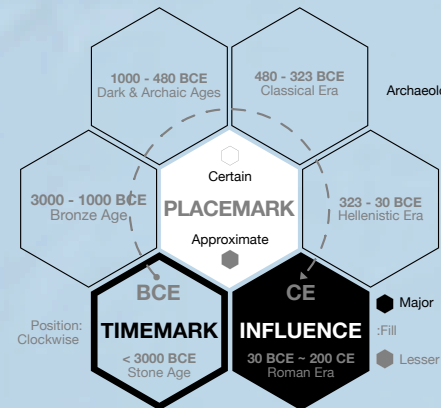

Ancient-Greece.org

ANCIENT GREECE

BRONZE AGE CIVILIZATIONS

3000 BCE ~ 1000 BCE

- PLACEMARK**
- Major
 - Lesser
- Archaeological / Authoritative Sources: **Certain**
- Other Sources: **Approximate**
- Zoom In**
- TIMEMARK**
- Stone Age
 - Bronze Age
 - Dark/Archaic Era
 - Classical Era
 - Hellenistic
 - Roman
 - Unoccupied / Unverified

- Tumulus
- Tombs
- Tholos Tomb
- Fortification Cyclopean
- Minoan Palace
- Battle
- Wreck
- Ancient Port
- Route
- Cave
- Mine / Quarry

Name variation in same era: **Name, Name**
 Name different through eras: **Name / Name**
 Alternate spelling in same era: **Name (Name)**
WATER FEATURE