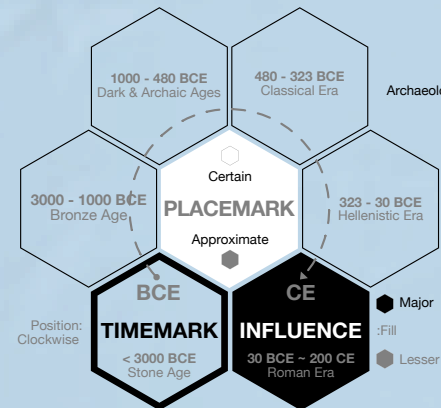

Ancient-Greece.org

ANCIENT GREECE BRONZE AGE CIVILIZATIONS

1750 ~ 1200 BCE

- Theatre
- Sanctuary
- Tumulus
- Tombs
- Tholos Tomb
- Fortification Cyclopean
- Minoan Palace
- Battle
- Wreck
- Ancient Port
- Route
- Cave
- Mine / Quarry

- PLACEMARK**
- Archaeological / Authoritative Sources: **Certain**
- Other Sources: **Approximate**
- Zoom In**
- TIMEMARK**
- Stone Age
- Bronze Age
- Dark/Archaic Era
- Classical
- Hellenistic
- Roman
- Unoccupied / Unverified

Name variation in same era: **Name, Name**

Name different through eras: **Name / Name**

Alternate spelling in same era: **Name (Name)**

WATER FEATURE, MOUNTAIN

Name 12: Place of Renown

Name 10: Place of Influence

Name 8: Place of Importance

Name 8: Place of Note