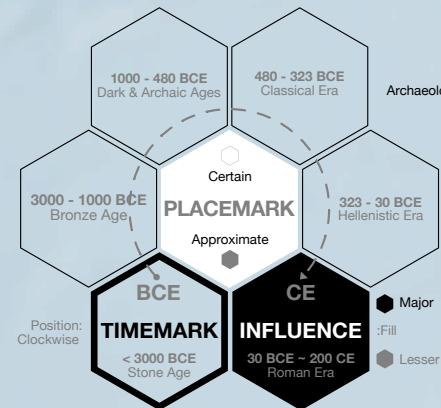

ANCIENT GREECE

BRONZE AGE CIVILIZATIONS

3000 ~ 1200 BCE

- Theatre
- Sanctuary
- Tumulus
- Tombs
- Tholos Tomb
- Fortification Cyclopean
- Minoan Palace
- Battle
- Wreck
- Ancient Port
- Route
- Cave
- Mine / Quarry
- Ag: Silver M: Marble
- Au: Gold O: Obsidian
- Cu: Copper Pb: Lead
- Fe: Iron Sn: Tin

- PLACEMARK**
- Major
 - Lesser
- TIMEMARK**
- Stone Age
 - Bronze Age
 - Dark/Archaic Era
 - Classical
 - Hellenistic
 - Roman
 - Unoccupied / Unverified

Name 12: Place of Renown
Name 10: Place of Influence
Name 8: Place of Importance
Name 6: Place of Note in Tight Space