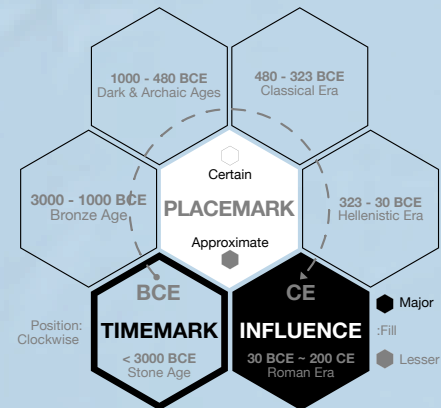

# ΑΡΧΑΙΑ ΕΛΛΑΔΑ

ΛΙΘΙΝΗ ΕΩΣ ΡΩΜΑΪΚΗ ΕΠΟΧΗ  
ΑΝΤΑΥΓΕΙΕΣ >3000 BCE ~ 200 CE

v146

- Ω Cave
- 🐟 Fishery
- 🏰 March
- 🚢 Wreck
- ⚓ Ancient Port
- ⚔ Battle
- 🏰 Minoan Palace
- 🏛 Sanctuary
- 🎭 Theatre
- ⚡ Mine / Quarry
- Ag: Silver
- Au: Gold
- Cu: Copper
- Fe: Iron
- M: Marble
- O: Obsidian
- Pb: Lead
- Sn: Tin

- Zoom In
- PLACEMARK
- Certain
- Approximate
- TIMEMARK
- Stone Age
- Bronze Age
- Dark/Archaic Era
- Classical
- Hellenistic
- Roman
- Timemark Pending
- Major
- Lesser
- Certain
- Approx

Ancient Place 8  
**Ancient Settlement 8** Name (Name): Alternate spelling in same era  
**Ancient Settlement 10** Name / Name: Name different through eras  
**Ancient Settlement 12** Name, Name: Name variation in same era  
 Name?: Uncertain or conflicting sources