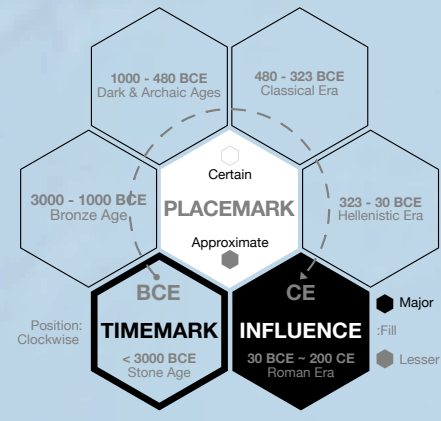

Ancient-Greece.org

ANCIENT GREECE

STONE AGE TO ROMAN ERA

HIGHLIGHTS >3000 BCE - 200 CE

- Ω Cave
- 🐟 Fishery
- 🏰 March
- 🚢 Wreck
- ⚓ Ancient Port
- ⚔ Battle
- 🏰 Minoan Palace
- 🏛 Sanctuary
- 🎭 Theatre
- ⚡ Mine / Quarry
- Ag: Silver
- Au: Gold
- Cu: Copper
- Fe: Iron
- M: Marble
- O: Obsidian
- Pb: Lead
- Sn: Tin

- Zoom In**
- PLACEMARK**
 - Certain
 - Approximate
 - TIMEMARK**
 - Stone Age
 - Bronze Age
 - Dark/Archaic Era
 - Classical
 - Hellenistic
 - Roman
 - Timemark Pending
 - INFLUENCE**
 - Major
 - Lesser
 - Certain
 - Approx