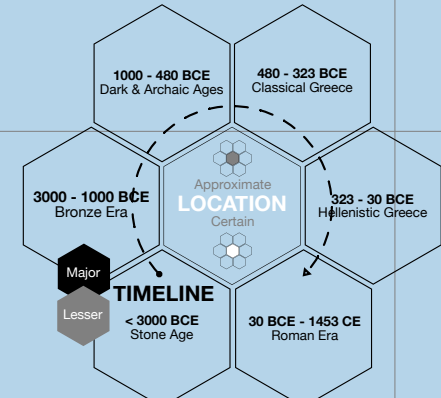

# ANCIENT GREECE

## MOST INFLUENTIAL PLACES

STONE AGE TO ROMAN ERA

- Sanctuary
- Theatre
- Minoan Palace
- Battle
- Ancient Port
- Cave
- March
- Fishery
- Wreck
- Mine / Quarry

**Ancient Settlement Placemark**

**Name / Name:** Name different through eras **8 Ancient Place**