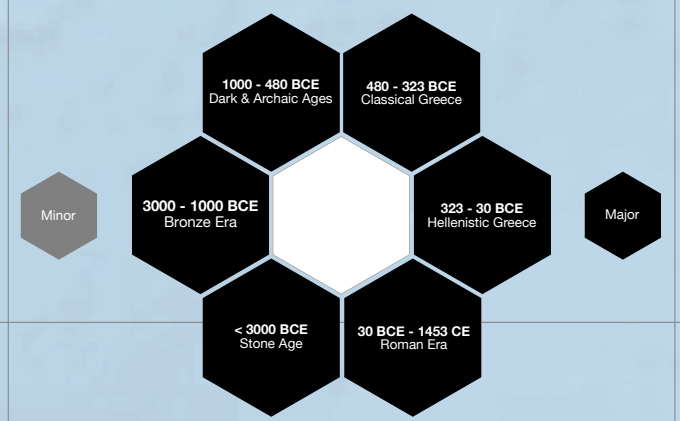

# ANCIENT GREECE

## THROUGH PLACE AND TIME

MAP OF: MOST INFLUENTIAL PLACES  
PERIOD: STONE AGE TO ROMAN ERA

- Ancient Settlement Placemark**
- Name / Name: Name different through eras
  - Name, Name: Name variation in same era
  - Name (Name): Alternate spelling in same era
  - Name?: Uncertain or conflicting sources
- Mine / Quarry
  - Ancient Port
  - WATER FEATURE
  - Cave
  - Wreck
- Sanctuary
  - Theatre
  - Battle
  - Minoan Palace
  - Swamp
  - Marine Farm