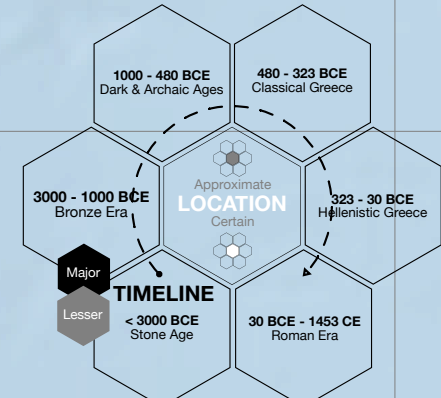

# ANCIENT GREECE

## MOST INFLUENTIAL PLACES v115

### STONE AGE TO ROMAN ERA

- Sanctuary
- Theatre
- Minoan Palace
- Battle
- Ancient Port
- Cave
- March
- Fishery
- Wreck
- Mine / Quarry

**Ancient Settlement Placemark**

**Name / Name:** Name different through eras **8 Ancient Place**

*WATER FEATURE*

8 Ancient Place

8 Ancient Settlement

10 Ancient Settlement

12 Ancient Settlement