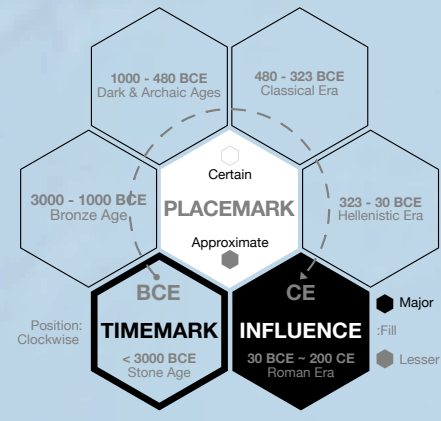

# ANCIENT GREECE

## STONE AGE • ΛΙΘΙΝΗ ΕΠΟΧΗ

>3000 BCE

- Ω Cave
- 🐟 Fishery
- 🏰 March
- 🚢 Wreck
- ⚓ Ancient Port
- ⚔ Battle
- 🏛 Minoan Palace
- 🏪 Sanctuary
- 🎭 Theatre
- ⚡ Mine / Quarry
- Ag: Silver
- Au: Gold
- Cu: Copper
- Fe: Iron
- M: Marble
- O: Obsidian
- Pb: Lead
- Sn: Tin

- Zoom In
- PLACEMARK
- Certain
- Approximate
- TIMEMARK
- Stone Age
- Bronze Age
- Dark/Archaic Era
- Classical
- Hellenistic
- Roman
- Timemark Pending
- Major
- Lesser
- Certain
- Approx

Ancient Place 8      Name (Name): Alternate spelling in same era  
 Ancient Settlement 8      Name / Name: Name different through eras  
 Ancient Settlement 10      Name, Name: Name variation in same era  
 Ancient Settlement 12      Name?: Uncertain or conflicting sources